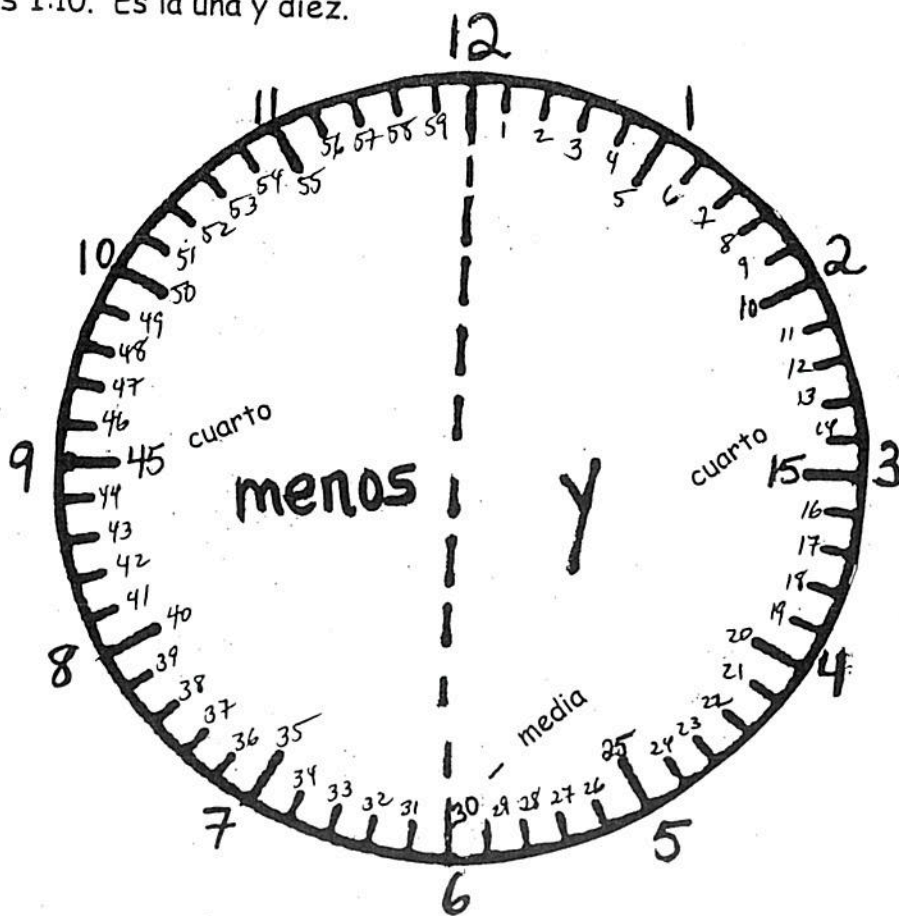

## Telling Time

The numbers on the outside of the clock represent the hours.  
The numbers on the inside of the clock represent the minutes.

Every hour from 2:00 to 12:00 is expressed Son las.....

EX: It's 3:00. Son las tres.

However, 1:00 or anytime referring to 1:00 is expressed Es la una.

Ex: It's 1:10. Es la una y diez.

Minutes 1-30 are added to the current hour and we use "y" to add them.

Ex: It's 5:20. Son las cinco y veinte.

However,

Minutes 31-59 are subtracted from the upcoming hour, the next or following hour and we use "menos" to subtract them.

Ex: It's 5:50. Son las seis menos diez.